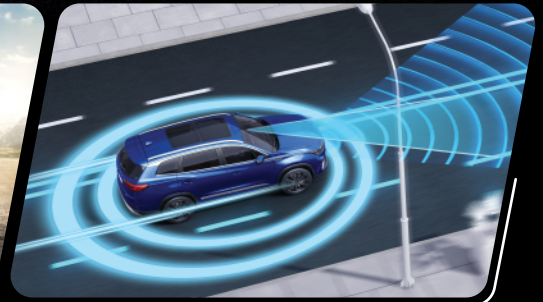

TIGGO 8

Galaxy Front Face - Matrix Diamond Grille
with Stylist Light Logo

Powerful Performance
1.6 TGDI Engine

9 ADAS
[Advanced Driving Assistant System]

Premium Material and Advanced Technology Features

TIGGO 8

Exterior

Key	Keyless Entry and Push Button Start	
Headlight	Auto LED Headlight with Welcome Home Fuction	
Tyre	18 inch (235/55 R18)	
Rear Parking Sensors	•	•
Load Capacity Rail	•	•
Door Mirror Power Adjust + Door Mirror Heating	•	•
Shark-fin Antena	•	•
Auto Speed Adjust Front Wiper	•	•
Fashion Lighting Welcome Lamp with Tiggo Logo	•	•
Exterior Door Mirror with Illuminated Light		•
Exterior Mirror Position Memory		•
Electric Sunroof		•

Interior

Color Interior	Black	
HD Panoramic Camera	360° HD Panoramic Camera	
Head-unit	10.25 inch HD Display	
Speakers	8 Sony Speakers	
A/C	N95 Filter Dual Zone + 2nd Row	N95 Filter Dual Zone + 2nd Row + 3rd Row
Leather Steering Wheel	•	•
Intelligent Voice Assistant	•	•
Auto Window with Anti Pinched System	•	•
Mobil Connect Android Auto / Carplay	•	•
Multi-color Ambient Light	•	•
Armrest with Cooling Storage	•	•
Electric Seat Adjustment	•	•
Main Visor Make-up Mirror with Light		•
Electric Sunshade		•
Driver seat with Welcome Function		•
Memory Seat adjustment		•
Panoramic Sunroof		•