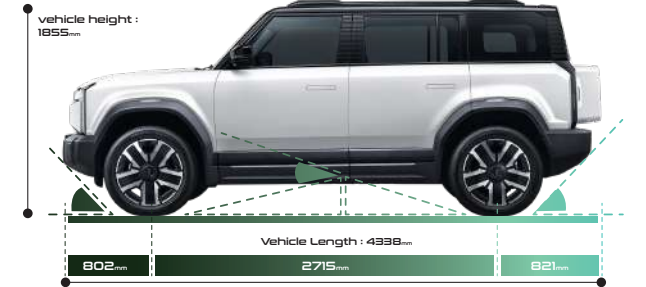

Ultimate Safety

ADAS
Advanced Driving Assistant System

14 ADAS
ADVANCED DRIVING ASSISTANT System

- Lane Departure Warning (LDW)
- Lane Departure Prevention (LDP)
- Low Speed Driving Reminder
- Parallel Assist (LCA)
- Traffic Jam Assist (TJA)
- Rear Collision Warning (RCW)
- Rear Cross Traffic Alert (RCTA)
- Lane Departure Warning (LDW)
- Lane Departure Prevention (LDP)
- Low Speed Driving Reminder
- Parallel Assist (LCA)
- Traffic Jam Assist (TJA)
- Rear Collision Warning (RCW)
- Rear Cross Traffic Alert (RCTA)

6 Airbags

Protective Airbags

Front Dual, Front Side and Side Curtain Airbags

Body and Frame Protection Vehicle

All-aluminum Body Natural Anti-corrosion with 30 years

Body Frame Super Protection Vehicle